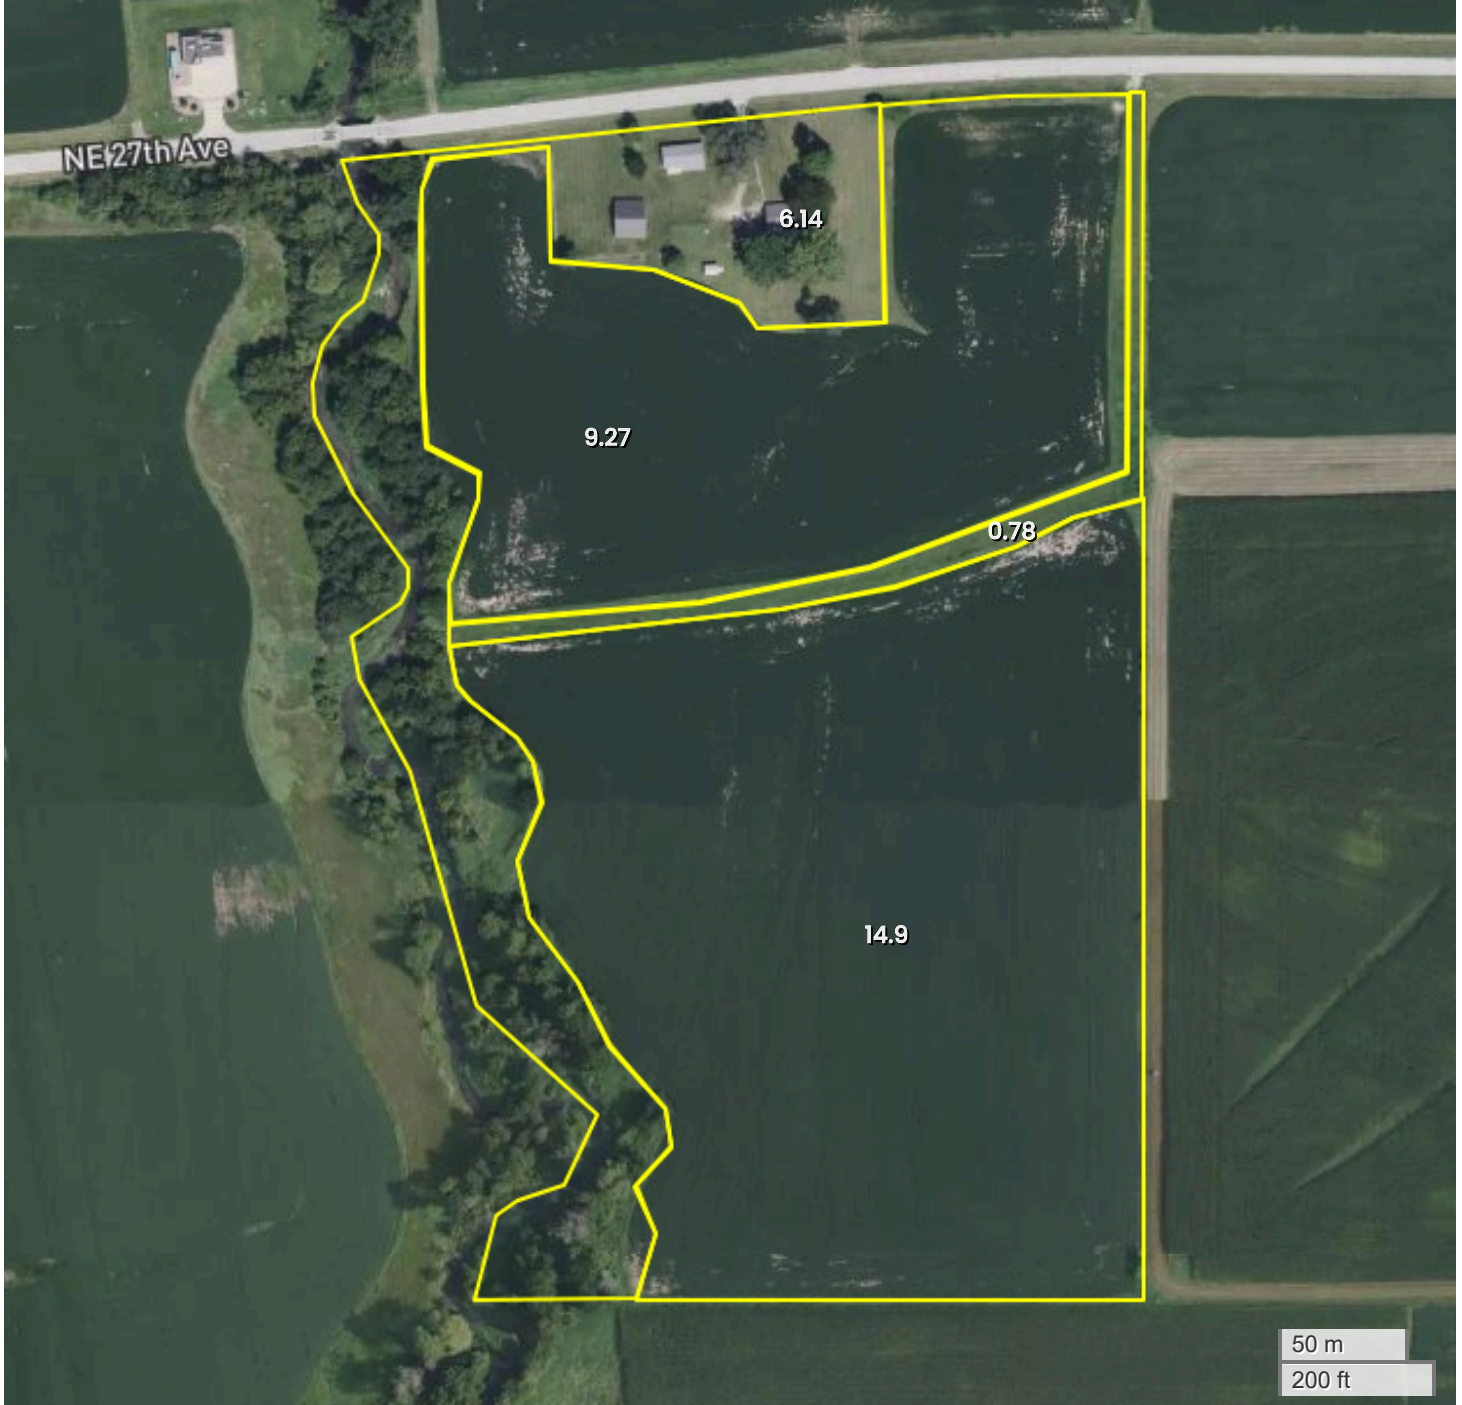

BONIBEL WILSON TRUST - TRACT 2 (32.05 AC TOTAL, 24.17 AC TILLABLE)

AERIAL MAP

Center: 41.617370, -93.418053

28-79N-22W

Beaver Township

Polk County, IA

FarmWorth, LLC makes no warranties, express or implied, regarding the accuracy of any information provided through FarmWorth.com. User is solely responsible for independently verifying all information prior to use and waives any claims against FarmWorth, LLC arising from inaccuracies in such information.